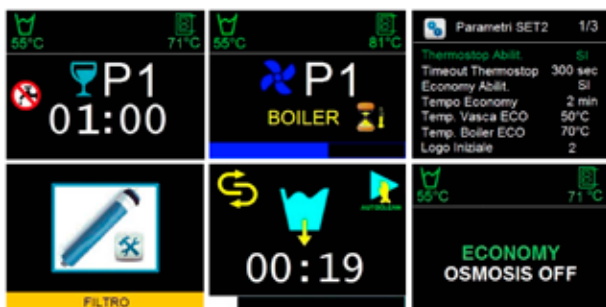

Lava-Copas N-50 OSMO

**OSMOSIS
INVERSA**

Sistema de **OSMOSIS INVERSA** integrado en el Lavavajillas

Características

- Lo máximo de la tecnología actual en el tratamiento del agua
- Sistema de descalcificador de agua y de OSMOSIS INVERSA completamente integrado en el Lavavajillas. No ocupa espacios adicionales en el local, salvo el filtro de carbono o de red. (en dotación)
- Disponible en versión Cúpula (Consultar)

Modelo N-50 OSMO

TECNOLOGIAS PARA EL LAVADO PROFESIONAL

- **LA FUERZA MECÁNICA CORRECTA** Los brazos aspersores de lavado embutidos de acero inoxidable, estos, aseguran prestaciones elevadas de lavado mediante las boquillas con inclinación mixta y la fuerza limpiadora generada por la potente bomba de lavado (287 litros/h.) Los brazos aspersores de aclarado embutidos de acero inoxidable, están diseñados para asegurar prestaciones elevadas con solamente 2,6 litros/ciclo. Estos brazos son rotativos e independientes de los de lavado.
- Interfaz USB para el cruce de datos.
- Cuatro ciclos de lavado para distintos tipos de cristalería.
- Dos niveles de menú: Un menú para el operador y otro para el técnico, protegido por código.
- Dosificadores de detergente y abrillantador regulables desde el panel de mandos.
- Registro del número de ciclos efectuados a diario y a lo largo de la vida de la máquina.
- **AHORRO ENERGÉTICO Y USO CÓMODO** Puerta aislada y contraequilibrada. Carrocería con pared doble y aislamiento para asegurar un ahorro energético y reducir el nivel sonoro a menos de 62dB. Reducción de los gastos de ejercicio mediante la función ECONOMY: en caso de inutilización prolongada, la temperatura del aclarado se reduce de 85° a 65°C y el lavado de 60° a 50°C. Calderín de aclarado aislado.
- **HIGIENE** Limpieza fácil del interior de la cuba mediante el fondo completamente embutido con ángulos redondeados y las guías portacesto estampadas. Ciclo automático de limpieza de la cuba al final del servicio. La cuba presenta un fondo inclinado para empujar el agua con las partículas de suciedad residual hacia el sistema de filtros dobles. El cielo de la cuba presenta 6 ranuras en estrella para favorecer el goteo del agua de lavado.

OPCIONES: **PVP**
Descalcificador incorporado ..... 246 €

PVP
N-50 OSMO ..... 6.495 €