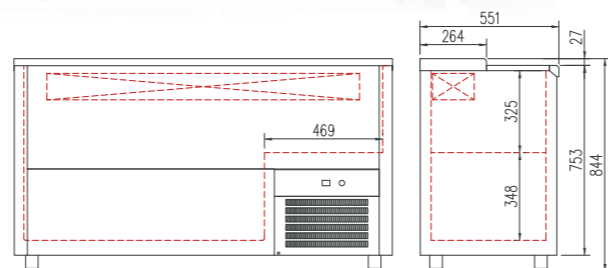

mod.	rango range °C	largo length (mm)	alto height (mm)	fondo depth (mm)	puertas doors	separador shelves	capacidad capacity (L)	voltaje voltage	refrigerante refrigerant	potencia frig. frig. power W	potencia power W	CCE EEC 2019/2018 EN16902
BE-100	+2°C +8°C	1010	850	550	2	1	270	230V-50Hz	R600a	176	125	D
BE-150	+2°C +8°C	1500	850	550	3	2	420	230V-50Hz	R600a	205	126	C
BE-200	+2°C +8°C	1990	850	550	4	3	580	230V-50Hz	R600a	304	184	D
BE-250	+2°C +8°C	2480	850	550	5	4	720	230V-50Hz	R290	502	208	D
BE-300	+2°C +8°C	2970	850	550	6	5	860	230V-50Hz	R290	533	244	D

Características técnicas y constructivas sujetas a variación sin previo aviso.

BE-I

- Exterior en acero inox AISI-304, excepto el respaldo
- Interior en acero inox AISI-304

BE-A

- Exterior en acero inox AISI-304, excepto el respaldo
- Interior en aluminio

BE-EA

- Exterior en acero plastificado blanco, excepto el respaldo
- Interior en acero galvanizado

CARACTERISTICAS COMUNES

- Puertas inox deslizantes sobre bastidor
- Encimera de acero inox AISI-304
- Separadores interiores en alambre de acero plastificado
- Aislamiento de poliuretano inyectado, densidad 40 Kg/m³, cero efectos ODP y GWP
- Evaporador estático
- Unidad condensadora ventilada y extraíble
- Control mecánico de temperatura, digital con pantalla, en opción.
- Temperatura de trabajo a 32°C ambiente

We reserve the right to change specifications without prior notice.

BE-I

- AISI-304 stainless steel exterior, rear side galvanized panel
- AISI-304 stainless steel interior

BE-A

- AISI-304 stainless steel exterior, rear side galvanized panel
- Aluminium interior

BE-EA

- Plasticized exterior, rear side galvanized panel
- Interior in galvanized steel

FEATURES IN COMMON