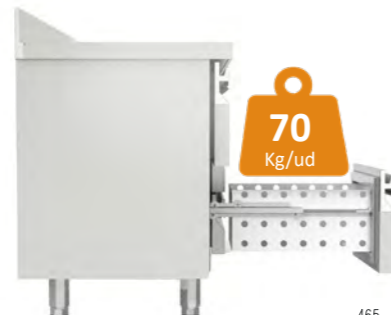

- AISI-304 stainless steel exterior, except rear side and base
- AISI-304 stainless steel interior, stamped bottom and rounded corners
- Doors with self closing system, blocked opening, magnetic gasket and possibility of changing the opening sense
- Inner side of doors by stamped steel
- AISI-304 stainless steel worktop, with rounded front and 100 mm sanitary upstand (optional without upstand)
- Shelves made of plasticized steel wire, height adjustable by stainless steel supports
- AISI-304 adjustable legs, 135 to 210 mm
- Removable and fan assisted condenser unit
- Fan assisted evaporator, with epoxi anticorrosion coating.
- Automatic evaporation of defrost water
- 40 Kg/m³ density polyurethane insulation, zero ODP and GWP
- Digital temperature control, optimized defrost, high-temperature condensation alarm. Efficient management of energy consumption
- Operating: MRS 40°C MCS 32° ambient

Incremento precio por cambio de puerta a cajonera **double** inox desmontable sobre guías inox telescópicas, sistema auto-cierre

Increase of price by changing door to double door set, detachable telescopic SS runners, soft-closing system

Incremento precio por cambio de puerta a cajonera **triple** inox desmontable sobre guías inox telescópicas, sistema auto-cierre

Increase of price by changing door to triple drawer set, detachable telescopic SS runners, soft-closing system