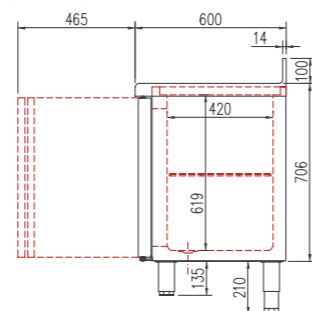

- AISI-304 stainless steel exterior, except rear side and base
- AISI-304 stainless steel interior, stamped bottom and rounded corners
- Doors with self closing system, blocked opening, magnetic gasket and possibility of changing the opening sense
- Inner side of doors by stamped steel
- AISI-304 stainless steel worktop, with rounded front and 100 mm sanitary upstand (optional without upstand)
- Shelves made of plasticized steel wire, height adjustable by stainless steel supports
- AISI-304 adjustable legs, 135 to 210 mm
- Removable and fan assisted condenser unit
- Fan assisted evaporator, with epoxi anticorrosion coating.
- Automatic evaporation of defrost water
- 40 Kg/m³ density polyurethane insulation, zero ODP and GWP
- Digital temperature control, optimized defrost, high-temperature condensation alarm. Efficient management of energy consumption
- Operating: MRS 40°C MCS 32° ambient

Incremento precio por cambio de puerta a cajonera **double** inox desmontable sobre guías inox telescópicas, sistema auto-cierre

Increase of price by changing door to double door set, detachable telescopic SS runners, soft-closing system

Incremento precio por cambio de puerta a cajonera **triple** inox desmontable sobre guías inox telescópicas, sistema auto-cierre

Increase of price by changing door to triple drawer set, detachable telescopic SS runners, soft-closing system