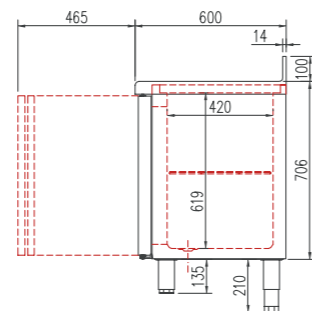

- AISI-304 stainless steel exterior, except rear side and base
- AISI-304 stainless steel interior, stamped bottom and rounded corners
- Doors with self closing system, blocked opening, magnetic gasket and possibility of changing the opening sense
- Inner side of doors by stamped steel
- AISI-304 stainless steel worktop, with rounded front and 100 mm sanitary upstand (optional without upstand)
- Shelves made of plasticized steel wire, height adjustable by stainless steel supports
- AISI-304 adjustable legs, 135 to 210 mm
- Removable and fan assisted condenser unit
- Fan assisted evaporator, with epoxi anticorrosion coating.
- Automatic evaporation of defrost water
- 40 Kg/m³ density polyurethane insulation, zero ODP and GWP
- Digital temperature control, optimized defrost, high-temperature condensation alarm. Efficient management of energy consumption
- Operating: MRS 40°C MCS 32° ambient

Incremento precio por cambio de puerta a cajonera **double** inox desmontable sobre guías inox telescópicas, sistema auto-cierre

Increase of price by changing door to double drawer set, detachable telescopic SS runners, soft-closing system

Incremento precio por cambio de puerta a cajonera **triple** inox desmontable sobre guías inox telescópicas, sistema auto-cierre

Increase of price by changing door to triple drawer set, detachable telescopic SS runners, soft-closing system