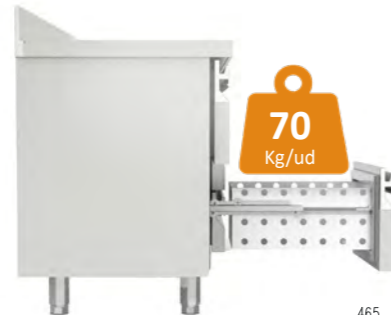

- AISI-304 stainless steel exterior, except rear side and base
- AISI-304 stainless steel interior, stamped bottom and rounded corners
- Doors with self closing system, blocked opening, magnetic gasket and possibility of changing the opening sense
- Inner side of doors by stamped steel
- AISI-304 stainless steel worktop, with rounded front and 100 mm sanitary upstand (optional without upstand)
- Shelves made of plasticized steel wire, height adjustable by stainless steel supports
- AISI-304 adjustable legs, 135 to 210 mm
- Removable and fan assisted condenser unit
- Fan assisted evaporator, with epoxi anticorrosion coating.
- Automatic evaporation of defrost water
- 40 Kg/m³ density polyurethane insulation, zero ODP and GWP
- Digital temperature control, optimized defrost, high-temperature condensation alarm. Efficient management of energy consumption
- Operating: MRS 40°C MCS 32° ambient

Incremento precio por cambio de puerta a cajonera **double** inox desmontable sobre guías inox telescópicas, sistema auto-cierre

Increase of price by changing door to double drawer set, detachable telescopic SS runners, soft-closing system

Incremento precio por cambio de puerta a cajonera **triple** inox desmontable sobre guías inox telescópicas, sistema auto-cierre

Increase of price by changing door to triple drawer set, detachable telescopic SS runners, soft-closing system