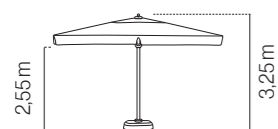

RIO WHITE/ANTHRACITE 4X4 WATERPROOF

tube 71x71mm

SGAP11C4000340P
023P11 sand

SGAP11C4000440P
023P11 sand

FORMENTERA WHITE/ANTHRACITE 3,5X3,5 WATERPROOF

tube ø50mm

SGAP11C3500142P
023P11 sand

SGAP11C3500342P
023P11 sand

FORMENTERA WHITE/ANTHRACITE 3X3 WATERPROOF

tube ø50mm

SGAP11C3000242P
023P11 sand

SGAP11C3000542P
023P11 sand

CANALON/CALEIRA/GUTTER/GOUTTIÈRES

400/350/300 cm

4x4 - IGAP00C40002

3,5x3,5 - IGAP00C35002