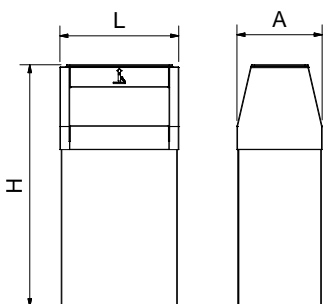

Caractéristiques:

Deux utilisations, même espace. Entièrement en acier inoxydable. Il est possible son utilisation à l'extérieur. Avec un récipient GN 1/3 - 65 mm profondeur. Détachable pour la vidange et le nettoyage. Il peut être lavé dans le lave-vaisselle. Corbeille à papier munie des anneaux pour mettre les sacs à l'intérieur facilement.