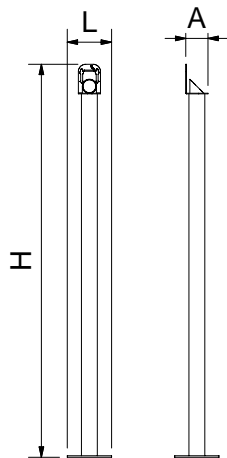

Cenicero para espacios reducidos de pie

Floor-mounted ashtray for reduced spaces
Cendrier inox pour espaces réduits sur pied

Características:

Construido totalmente en acero inoxidable. Su diseño permite ocupar el mínimo espacio en el interior o exterior de su negocio. Diseñado para colocarse en cualquier rincón, incluso detrás de una puerta. Depósito de agua interior para el mejor apagado de los cigarrillos. Desmontable para su vaciado y limpieza. Posibilidad de lavado a máquina.

Characteristics:

Wholly made of stainless steel, it has been thought to occupy little space both in indoor and outdoor areas. It can be installed anywhere in your shop, even behind the door. Inner water tank to put out cigarettes easily. Detachable for emptying and cleaning. It can be washed in the dish washer.

Caractéristiques:

Entièrement en acier inoxydable, il a été conçu pour occuper peu de place à l'extérieur et à l'intérieur. Il peut être installé n'importe où dans votre magasin, même derrière la porte. Réservoir d'eau intérieur pour éteindre les cigarettes facilement. Détachable pour la vidange et le nettoyage. Il peut être lavé dans le lave-vaisselle.

L	A	H	Kg	080654
120	60	1.064	2,3