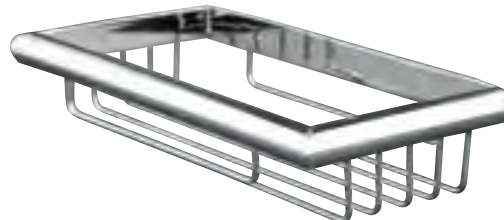

**062600** Repisa 50 cm. 4 puntos anclaje con barra cromo con perchas  
*Towel shelf with 4 anchors and single towel rail chrome 50 cm. with side hooks*  
 DIM.: 500 mm. x 270 mm. x 100 mm.

064202 Esponjera rincón  
*Corner shower basket*  
DIM: 240 mm. x 170 mm. x 20 mm.

064200 Esponjera rectangular  
*Square shower basket*  
DIM: 200 mm x 115 mm x 50 mm

502110  
Dosificador pared 250 ml.  
Cromo brillo  
*Soap dispenser 250 ml.  
Bright chrome.*

064204 Esponjera rincón  
*Corner shower basket*  
DIM: 245 mm. x 170 mm. x 20 mm.

064205 Esponjera rectangular  
*Square shower basket*  
DIM: 300 mm. x 124 mm. x 53 mm.

064001 Esponjera rejilla rincón  
*Corner Shower basket*  
DIM: 195 mm. x 195 mm. x 60 mm.

064100 Esponjera rejilla rectangular  
*Shower basket*  
DIM: 245 mm. x 170 mm. x 20 mm.

065101 Esponjera rejilla rectangular  
*Shower basket*  
DIM: 132 mm. x 95 mm. x 35 mm.

**NEW  
VERSION**

- 062000** Escobillero pared/suelo inox brillo con vaso extraible  
*Polished toilet brush holder wall/floor with removable inner part*
- 062002** Escobillero pared/suelo inox satinado con vaso extraible  
*Satin toilet brush holder wall/floor stainless steel with removable inner part*
- 062000-ABS** Tapa ABS  
*ABS Lid*
- DIM.:** 90 mm. x 430 mm. x 90 mm.