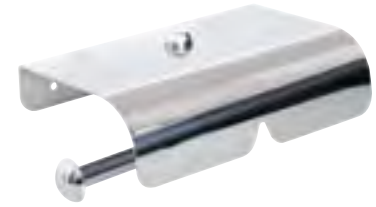

090402 Barra recta 30 cm. satinada
Single towel rail 30 cm. satin

DIM.: 303 mm. x 80 mm. x 20 mm.

090500 Barra recta 45 cm. pulida
Single towel rail 45 cm. polished

090502 Barra recta 45 cm. satinada
Single towel rail 45 cm. satin

DIM.: 450 mm. x 80 mm. x 20 mm.

090600 Barra recta 60 cm. pulida
Single towel rail 60 cm. polished

090602 Barra recta 60 cm. satinada
Single towel rail 60 cm. satin

DIM.: 630 mm. x 80 mm. x 20 mm.

508400 Portarrollos con tapa
Toilet roll holder with cover
 DIM.: 130 mm. x 130 mm. x 80 mm.

021500 Portarrollos elevable pulido
Toilet roll holder with flap polished

021502 Portarrollos elevable satinado
Toilet roll holder with flap satin

DIM.: 120 mm. x 130 mm. x 60 mm.

021400 Portarrollos doble pulido
Double toilet roll holder polished