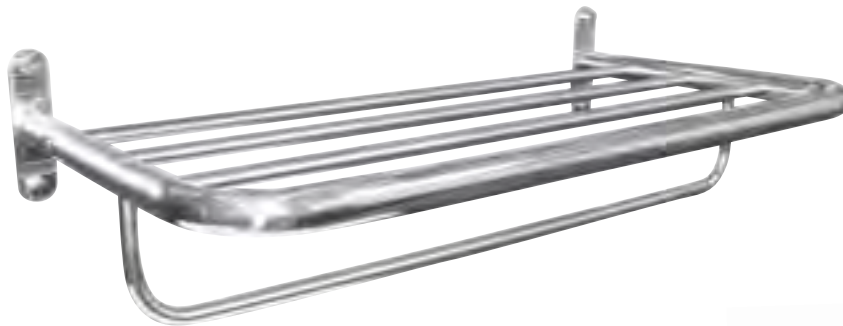

021000-P Toallero repisa 50 cm. 4 puntos anclaje con barra brillo
Towel shelf with 4 anchors and single towel rail polished 50 cm.

021002-P Toallero repisa 50 cm. 4 puntos anclaje con barra satinado
Towel shelf with 4 anchors and single towel rail satin 50 cm.

DIM.: 500 mm. x 120 mm. x 270 mm.

022400 Toallero repisa 50 cm. 4 puntos anclaje con barra brillo con perchas laterales
Towel shelf with 4 anchors and single towel rail polished 50 cm. with side hooks

022402 Toallero repisa 50 cm. 4 puntos anclaje con barra satinado con perchas laterales
Towel shelf with 4 anchors and single towel rail satin 50 cm. with side hooks

DIM.: 500 mm. x 150 mm. x 270 mm.