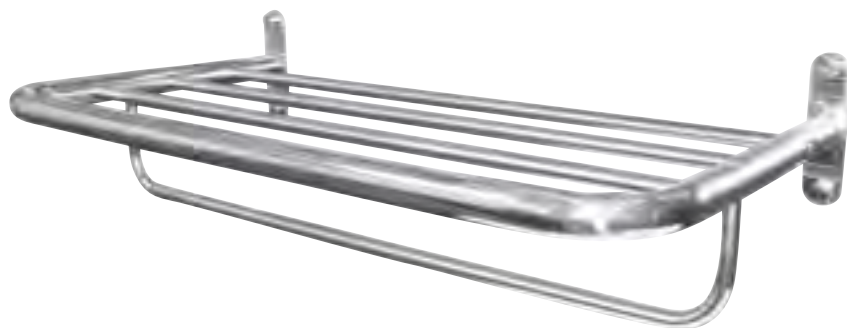

021000 Toallero repisa 50 cm. con barra brillo
Towel shelf with single towel rail polished 50

021002 Toallero repisa 50 cm. con barra satinado
Towel shelf with single towel rail satin 50 cm.

DIM.: 530 mm. x 120 mm. x 270 mm.

021100 Toallero repisa 50 cm. brillo brillo
Towel shelf polished 50 cm.

021102 Toallero repisa 50 cm. satinado
Towel shelf satin 50 cm.

DIM.: 530 mm. x 45 mm. x 270 mm.

021000-P Toallero repisa 50 cm. 4 puntos anclaje con barra brillo
Towel shelf with 4 anchors and single towel rail polished 50 cm.

021002-P Toallero repisa 50 cm. 4 puntos anclaje con barra satinado
Towel shelf with 4 anchors and single towel rail satin 50 cm.

DIM.: 500 mm. x 120 mm. x 270 mm.

022400 Toallero repisa 50 cm. 4 puntos anclaje con barra brillo con perchas laterales
Towel shelf with 4 anchors and single towel rail polished 50 cm. with side hooks

022402 Toallero repisa 50 cm. 4 puntos anclaje con barra satinado con perchas laterales
Towel shelf with 4 anchors and single towel rail satin 50 cm. with side hooks

DIM.: 500 mm. x 150 mm. x 270 mm.