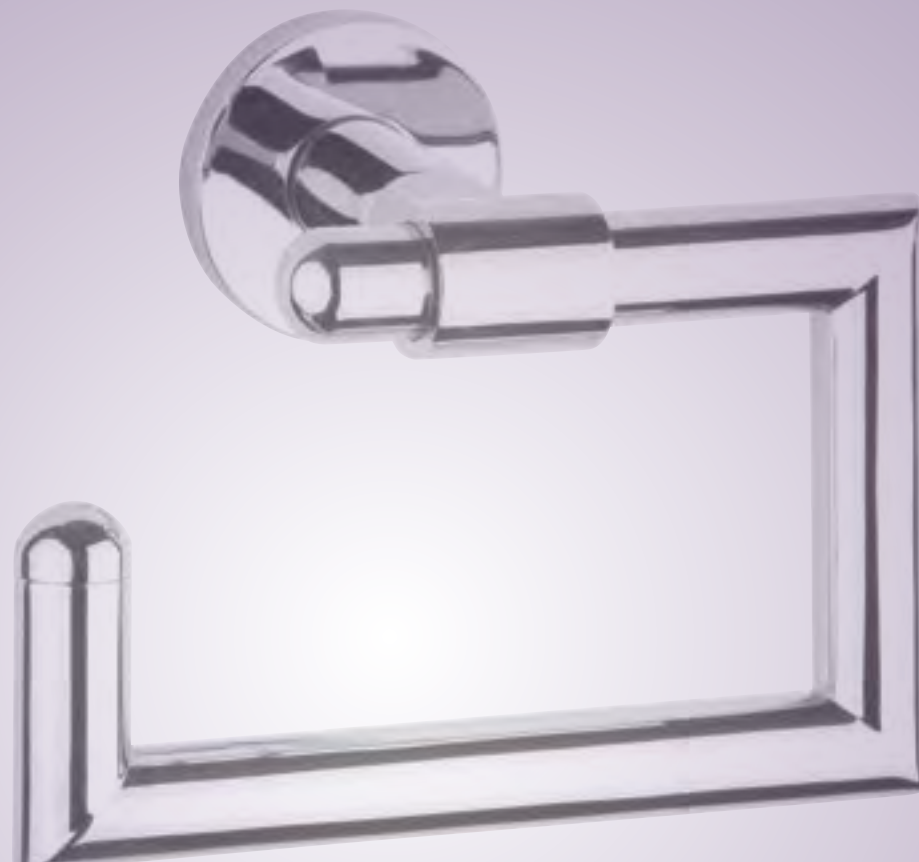

**DIM.:** 80 mm. x 370 mm. x 80 mm.

**NEW  
 VERSION**

- 063001** Escobillero su elo-pared con vaso extraible Inox Brillo  
*Bright Stainless Steel wall-mounted toilet brush holder with removable inner part*
- 063002** Escobillero suelo-pared con vaso extraible Inox Satinado  
*Satin Stainless Steel wall-mounted toilet brush holder with removable inner part*
- 063001 ABS** Escobillero suelo-pared con vaso extraible en inox brillo y tapa ABS negra.  
*Bright Stainless Steel wall-mounted toilet brush holder with removable inner part and black ABS lid*
- 063002 ABS** Escobillero suelo-pared con vaso extraible en inox satinado y tapa ABS negra  
*Satin Stainless Steel wall-mounted toilet brush holder with removable inner part and black ABS lid*

**DIM.:** 90 mm. x 430 mm. x 90 mm.

- 608124-A** Escobillero pared/suelo inox cromado brillo  
*Chromed toilet brush holder wall/floor stainless steel*

**DIM.:** 75 mm. x 75 mm. x 380 mm.

# CUBIK

**050100** Percha 90°  
*90° Single robe hook*  
 DIM.: 80 mm. x 50 mm. x 80 mm.

**060201** Percha recta short  
*Single robe hook short*  
 DIM.: 80 mm. x 50 mm. x 80 mm.

**150200** Percha recta sin base  
*Single robe hook without base*  
 DIM.: 30 mm. x 40 mm. x 16 mm.

**060301** Percha doble  
*Double robe hook*  
 DIM.: 70 mm. x 60 mm. x 50 mm.

**050400** Toallero anilla pequeño  
*Small open towel ring*  
 DIM.: 140 mm. x 100 mm. x 80 mm.

**050500** Toallero anilla grande  
*Big Open towel ring*  
 DIM.: 240 mm. x 170 mm. x 75 mm.