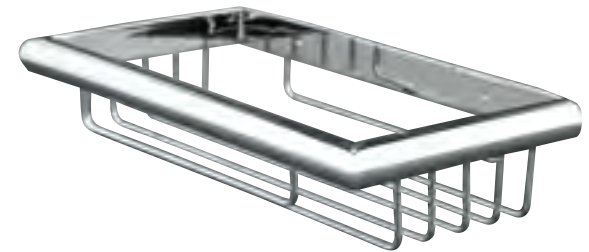

064100 Esponjera rejilla rectangular
Shower basket
DIM: 245 mm. x 170 mm. x 20 mm.