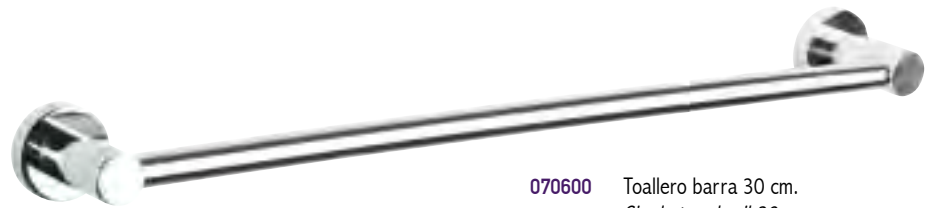

060201 Percha recta short
Single robe hook short
DIM.: 80 mm. x 50 mm. x 80 mm.

150200 Percha recta sin base
Single robe hook without base
DIM.: 30 mm. x 40 mm. x 16 mm.

070600 Toallero barra 30 cm.
Single towel rail 30 cm.
DIM.: 330 mm. x 75 mm. x 50 mm.

070700 Toallero barra 50 cm.
Single towel rail 50 cm.
DIM.: 500 mm. x 75 mm. x 50 mm.

070800 Toallero barra 60 cm.
Single towel rail 60 cm.
DIM.: 630 mm. x 75 mm. x 50 mm.