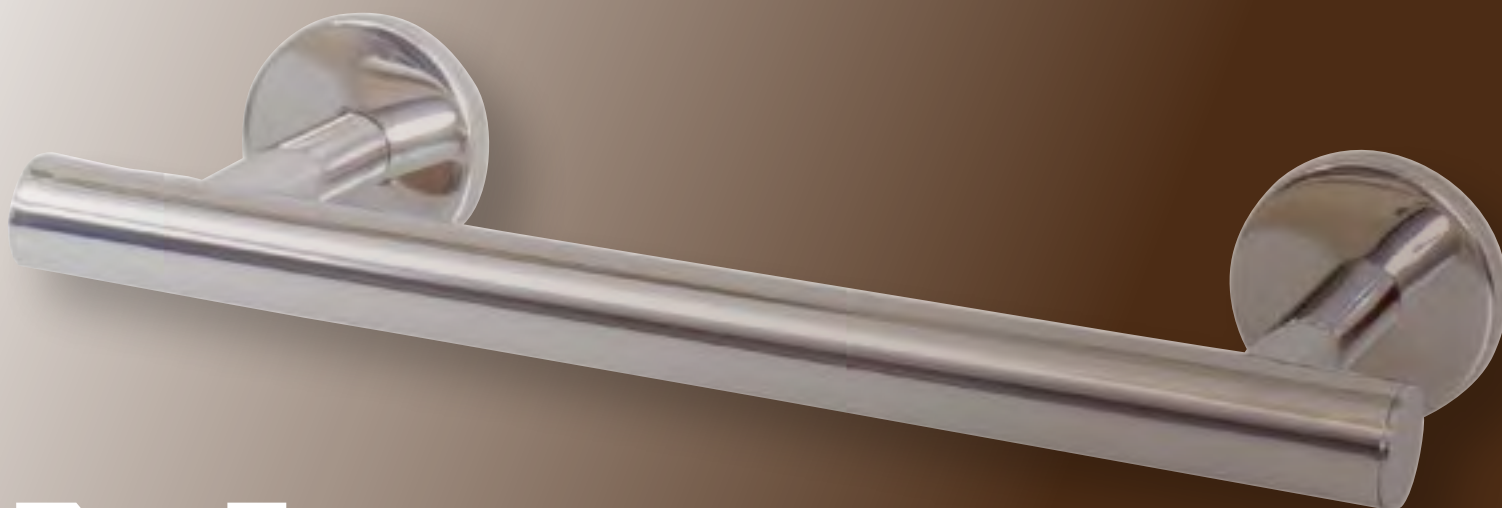

**NUEVO  
NEW**

- 022500 Escobillero tubo cuadrado pared inox/brillo  
*Stainless steel square toilet brush holder*
- 022502 Escobillero tubo cuadrado pared inox/satinado  
*Stainless steel square toilet brush holder satin*
- DIM.: 80 mm. x 370 mm. x 80 mm.

**NEW  
VERSION**

- 063001 Escobillero su elo-pared con vaso extraible Inox Brillo  
*Bright Stainless Steel wall-mounted toilet brush holder with removable inner part*
- 063002 Escobillero suelo-pared con vaso extraible Inox Satinado  
*Satin Stainless Steel wall-mounted toilet brush holder with removable inner part*
- 063001 ABS Escobillero suelo-pared con vaso extraible en inox brillo y tapa ABS negra.  
*Bright Stainless Steel wall-mounted toilet brush holder with removable inner part and black ABS lid*
- 063002 ABS Escobillero suelo-pared con vaso extraible en inox satinado y tapa ABS negra  
*Satin Stainless Steel wall-mounted toilet brush holder with removable inner part and black ABS lid*
- DIM.: 90 mm. x 430 mm. x 90 mm.