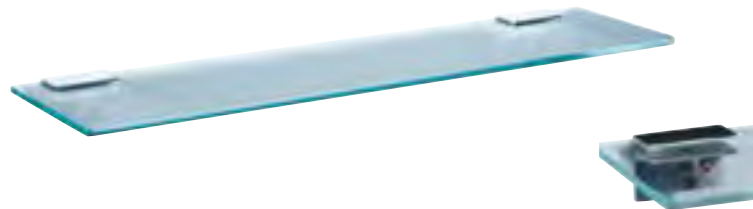

Repisas Lavabo *Shelves*

Disponibles en cristal
Available in glass