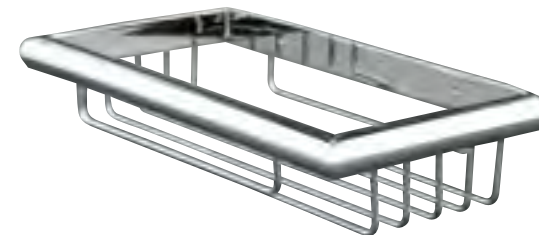

**140007**

- Toallero Repisa Cromo Brillo  
*Towel Shelf Bright Chrome.*
- Medidas\*: 544 mm x 315 mm x 90 mm.

**064001** Esponjara rejilla rincón  
*Corner Shower basket*

**DIM:** 195 mm. x 195 mm. x 60 mm.

**065101** Esponjara rejilla rectangular  
*Shower basket*

**DIM:** 132 mm. x 95 mm. x 35 mm.

**064100** Esponjara rejilla rectangular  
*Shower basket*

**DIM:** 245 mm. x 170 mm. x 20 mm.

**063001** Escobillero su elo-pared con vaso extraí-  
ble Inox Brillo  
*Bright Stainless Steel wall-mounted toilet  
brush holder with removable inner part*