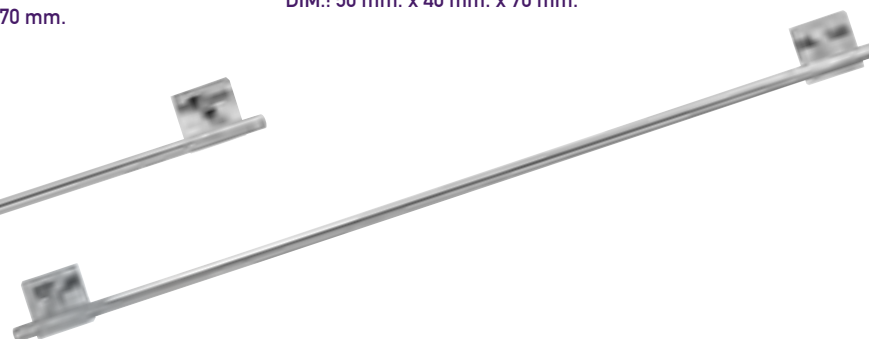

120301 Toallero 60 cm.
Single towel rail 60 cm.
DIM.: 600 mm. x 40 mm. x 70 mm.