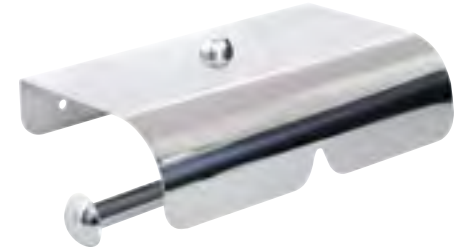

021400 Portarrollos doble brillo
Double toilet roll holder polished

021402 Portarrollos doble satinado
Double toilet roll holder satin

DIM.: 230 mm. x 140 mm. x 80 mm.