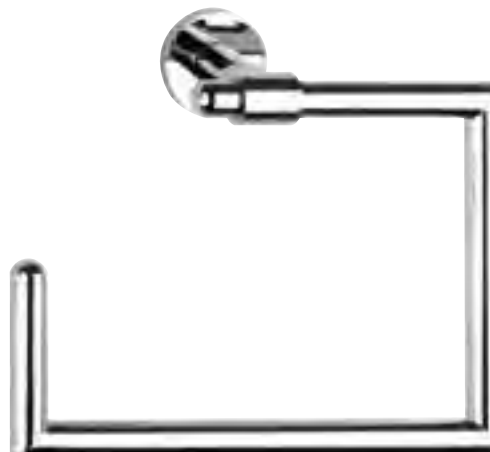

- 608124-A** Escobillero pared/suelo  
inox cromado brillo  
*Chromed toilet brush holder wall/floor  
stainless steel*
- DIM.:** 75 mm. x 75 mm. x 380 mm.

**NEW  
VERSION**

- 063001** Escobillero su elo-pared con vaso extraíble  
Inox Brillo  
*Bright Stainless Steel wall-mounted toilet  
brush holder with removable inner part*
- 063002** Escobillero suelo-pared con vaso extraíble  
Inox Satinado  
*Satin Stainless Steel wall-mounted toilet  
brush holder with removable inner part*
- 063001 ABS** Escobillero suelo-pared con vaso extraíble  
en inox brillo y tapa ABS negra.  
*Bright Stainless Steel wall-mounted toilet brush  
holder with removable inner part and black ABS lid*
- 063002 ABS** Escobillero suelo-pared con vaso extraíble  
en inox satinado y tapa ABS negra  
*Satin Stainless Steel wall-mounted toilet brush  
holder with removable inner part and black ABS lid*
- DIM.:** 90 mm. x 430 mm. x 90 mm.

**Noa**

**Noa**

LATÓN CROMADO 16 mm Ø  
CHROMED BRASS 16 mm Ø

**050100** Percha 90°  
*90° Single robe hook*  
DIM.: 80 mm. x 50 mm. x 80 mm.

**060201** Percha recta short  
*Single robe hook short*  
DIM.: 80 mm. x 50 mm. x 80 mm.

**150200** Percha recta sin base  
*Single robe hook without base*  
DIM.: 30 mm. x 40 mm. x 16 mm.

**060301** Percha doble  
*Double robe hook*  
DIM.: 70 mm. x 60 mm. x 50 mm.

**060400** Toallero anilla pequeño  
*Small open towel ring*  
DIM.: 137 mm. x 105 mm. x 69 mm.