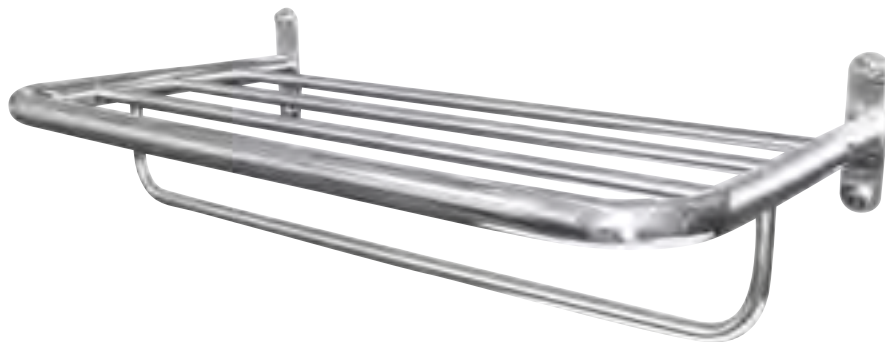

021002 Toallero repisa 50 cm. con barra satinado
Towel shelf with single towel rail satin 50 cm.

DIM.: 530 mm. x 120 mm. x 270 mm.

021100 Toallero repisa 50 cm. brillo brillo
Towel shelf polished 50 cm.

021102 Toallero repisa 50 cm. satinado
Towel shelf satin 50 cm.

DIM.: 530 mm. x 45 mm. x 270 mm.

021000-P Toallero repisa 50 cm. 4 puntos anclaje con barra brillo
Towel shelf with 4 anchors and single towel rail polished 50 cm.

021002-P Toallero repisa 50 cm. 4 puntos anclaje con barra satinado
Towel shelf with 4 anchors and single towel rail satin 50 cm.

DIM.: 500 mm. x 120 mm. x 270 mm.

DIM.: 500 mm. x 150 mm. x 270 mm.