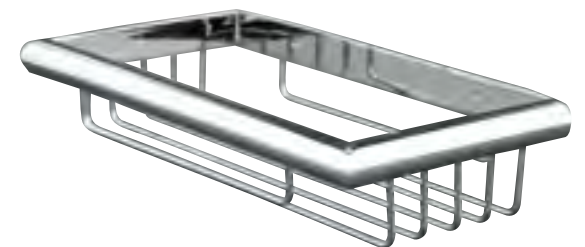

**064202** Esponjera rincón  
*Corner shower basket*  
DIM: 240 mm. x 170 mm. x 20 mm.

**064200** Esponjera rectangular  
*Square shower basket*  
DIM: 200 mm x 115 mm x 50 mm

**064201** Jabonera rectangular con esponjera cristal  
*Square shower with basket glass*  
DIM: 200 mm x 115 mm x 50 mm

**064001** Esponjera rejilla rincón  
*Corner Shower basket*  
DIM: 195 mm. x 195 mm. x 60 mm.

**065101** Esponjera rejilla rectangular  
*Shower basket*  
DIM: 132 mm. x 95 mm. x 35 mm.

**064100** Esponjera rejilla rectangular  
*Shower basket*  
DIM: 245 mm. x 170 mm. x 20 mm.