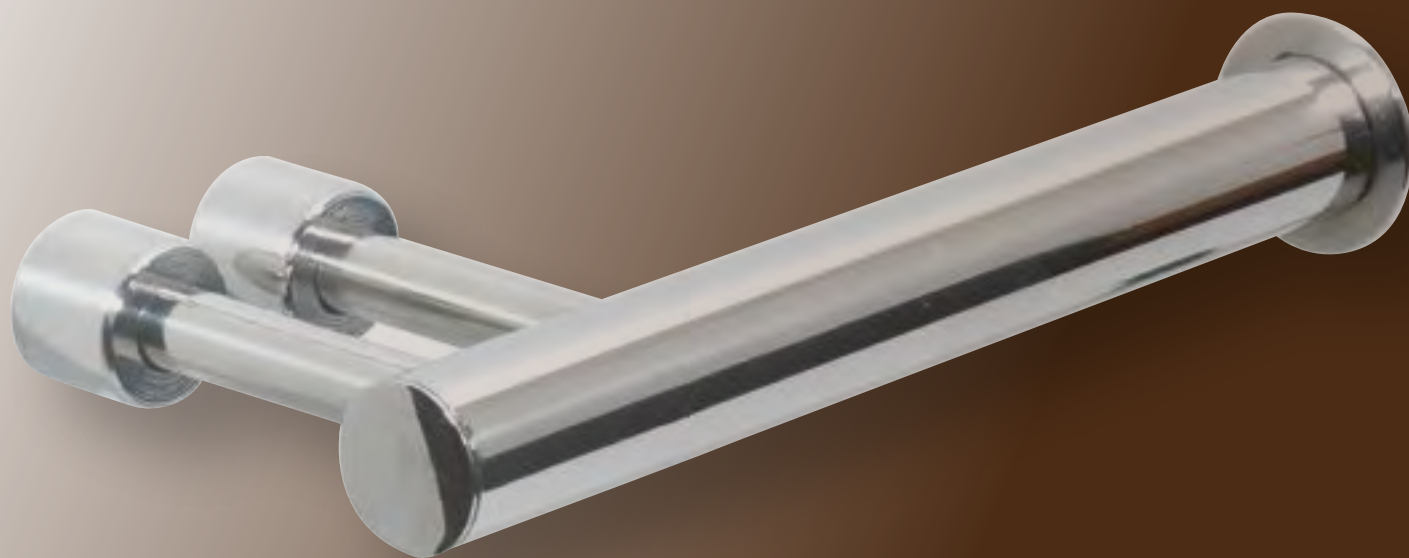

- 608124-A Escobillero pared/suelo  
inox cromado brillo  
*Chromed toilet brush holder wall/floor  
stainless steel*
- DIM.: 75 mm. x 75 mm. x 380 mm.

**NEW**  
VERSION

- 063001 Escobillero su elo-pared con vaso extrai-  
ble Inox Brillo  
*Bright Stainless Steel wall-mounted toilet  
brush holder with removable inner part*
- 063002 Escobillero suelo-pared con vaso extraible  
Inox Satinado  
*Satin Stainless Steel wall-mounted toilet  
brush holder with removable inner part*
- 063001 ABS Escobillero suelo-pared con vaso extraible  
y tapa ABS inox brillo  
*Bright Stainless Steel wall-mounted toilet brush  
holder with removable inner part and ABS lid*
- 063002 ABS Escobillero suelo-pared con vaso extraible  
y tapa ABS inox satinado  
*Satin Stainless Steel wall-mounted toilet brush  
holder with removable inner part and ABS lid*
- DIM.: 90 mm. x 430 mm. x 90 mm.