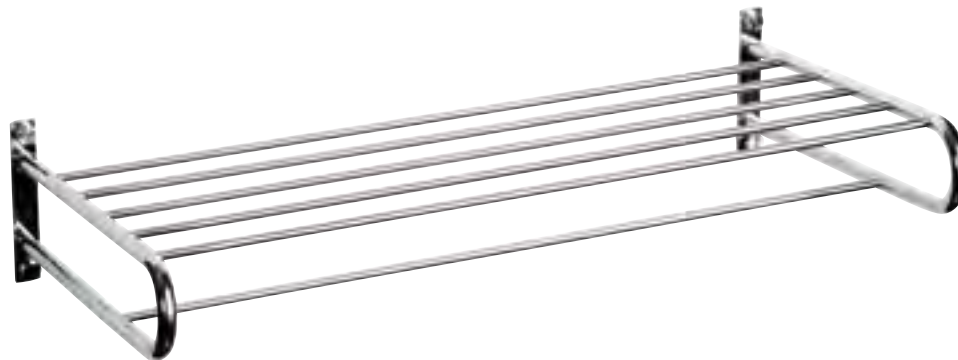

061500 Repisa pletinas con barra 4 anclajes
Towel shelf with rail 4 anchors
DIM.: 500 mm. x 270 mm. x 100 mm.