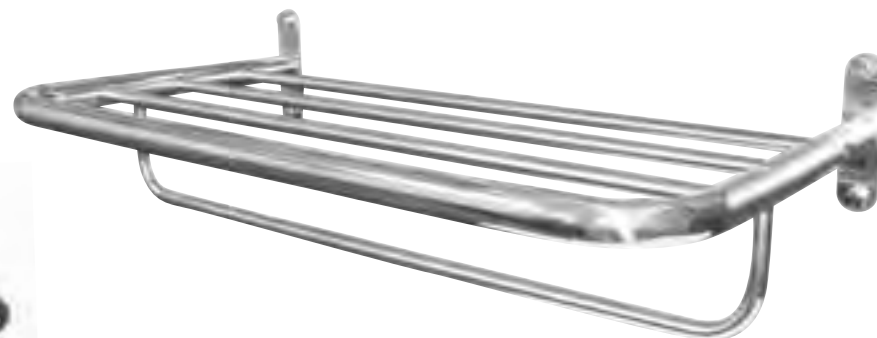

021000-P Toallero repisa 50 cm. 4 puntos anclaje con barra brillo
Towel shelf with 4 anchors and single towel rail polished 50 cm.