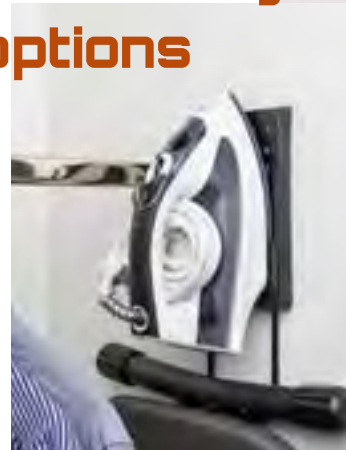

SWIRL +

NEW
VERSION

- 400202 Tabla de planchar / *Ironing board*
- 400218 Soporte Laser / *Laser Organiser*
- 400300-S Plancha de vapor / *Steam iron*
- 400300-D Plancha en seco / *Dry Iron*

2 opciones almacenaje 2 storage options

- Centro de planchado compacto.
- La tabla más pequeña disponible con marco de malla: cabe en las zonas más pequeñas.
- Función antirrobo que fija la plancha al tablero.
- Organizador independiente para la plancha.
- Mecanismo de bloqueo en posición abierta y desbloqueo por acción mecánica.
- Elegante acabado en color negro.
- Disponible con plancha de vapor o en seco.
- Medida conjunto tabla: 370 x 210 x 1290 mm
- Medida superficie de planchado: 370 x 1160 mm.

- *Compact separate ironing system*
- *The smallest mesh-framed board available: fits into smaller areas*
- *Anti-theft feature securing iron to the board.*
- *Separate iron organiser.*
- *Folding mechanism to provide free opening movement with positive action lock in the open position, unlocking via mechanical action.*
- *Available in stylish black colour.*
- *Available with Dry or Steam iron.*
- *Ironing board dimensions: 370 x 210 x 1290 mm*
- *Ironing surface dimensions: 370 x 1160 mm*