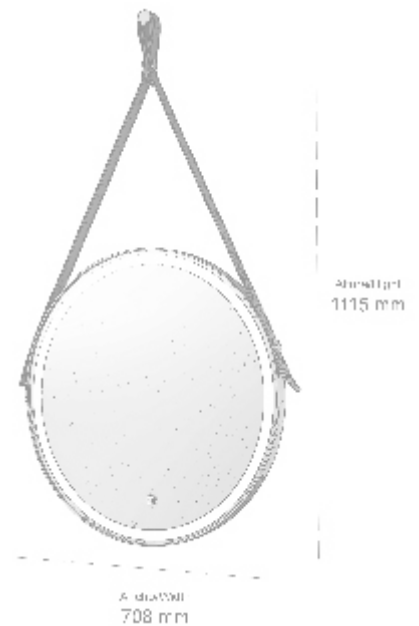

COLECCIÓN

DECOR GLASS MIRROR

●● 203300-LC

ESPEJO PARED ROUND LEATHER LED 700MM
MARCO **LATON CEPILLADO**

WALL MIRROR ROUND LEATHER LED 700MM
BRUSHED BRASS FRAME

ALTURA/HEIGHT	ANCHO/WIDTH	FONDO/DEPTH
1115 mm	708 mm	30 mm