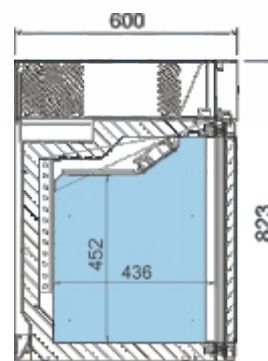

REFRIGERATION

Refrigeration

Ventilated condensation system.
Forced evaporation system.
Stainless steel **evaporative** tray.

ERC 15

ERC 15

600 x 620 x 827 mm.
Temp. +4°C/+8°C
C. Clima. 4 / 38°C
230V/1ph/50Hz

ERC 36 B

620 x 595 x 1870 mm.
Temp. +4°C/+8°C
C. Clima. 4 / 38°C
230V/1ph/50Hz

Opcional / Optional

LED RGB con cambio de color (por puerta) **58 €**
/LED lighting RGB color changing (per door)

ERC 15

ERV 36 B