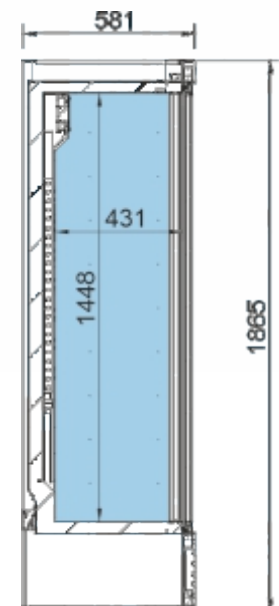

REFRIGERATION

Refrigeration

Ventilated condensation system.
Forced evaporation system.
Stainless steel **evaporative** tray.

ERC 15

ERC 15

600 x 620 x 827 mm.
Temp. +4°C/+8°C
C. Clima. 4 / 38°C
230V/1ph/50Hz

ERC 36 B

620 x 595 x 1870 mm.
Temp. +4°C/+8°C
C. Clima. 4 / 38°C
230V/1ph/50Hz

Opcional / Optional

LED RGB con cambio de color (por puerta) **58 €**
/LED lighting RGB color changing (per door)

ERC 15

ERV 36 B