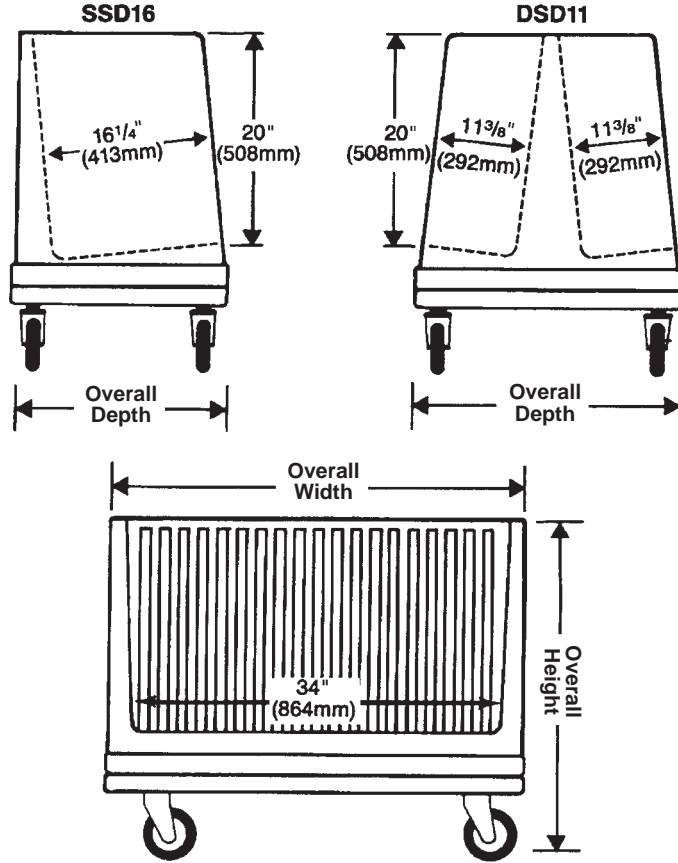

Specifications

Material: High-density polymer containing Microban Antimicrobial product protection.

Construction: Seamless, molded plastic; bins have 6° angle tilt.

Casters: Four B5DN swivel casters (two with brakes). Ball bearing swivel; ball bearing axle. Nickel-plated, pre-lubricated casters with neoprene tires bolted to chassis.

Optional Divider Assembly: One required per slide.

Protective Cover: Standard heavy-duty 6-mil vinyl cover.

Dimensions

Model No.	Overall Height		Overall Width		Overall Depth		Approx. Dish Capacity Per Column*	Approx. Tray Capacity Per Column*	Approx. Pkd. Wt.	
	(in.)	(mm)	(in.)	(mm)	(in.)	(mm)			(lbs.)	(kg)
SSD16	32 ¹⁵ / ₁₆	837	39 ⁵ / ₈	1007	21 ⁵ / ₈	550	60	80	82	37
DSD11	31 ¹⁵ / ₁₆	812	39 ⁵ / ₈	1007	29 ¹ / ₁₆	739	60	80	100	45