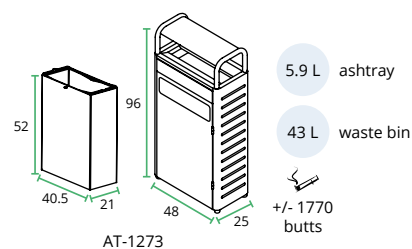

Item Code	Description	Colour	Material
AT-1271-DGRY	Outdoor container 20 L with 2.3 L ashtray	Dark grey	Epoxy
AT-1271-SIL	Outdoor container 20 L with 2.3 L ashtray	Silver grey	
AT-1272-DGRY	Outdoor container 24 L with 3.3 L ashtray	Dark grey	
AT-1272-SIL	Outdoor container 24 L with 3.3 L ashtray	Silver grey	
AT-1273-DGRY	Outdoor container 43 L with 5.9 L ashtray	Dark grey	
AT-1273-SIL	Outdoor container 43 L with 5.9 L ashtray	Silver grey