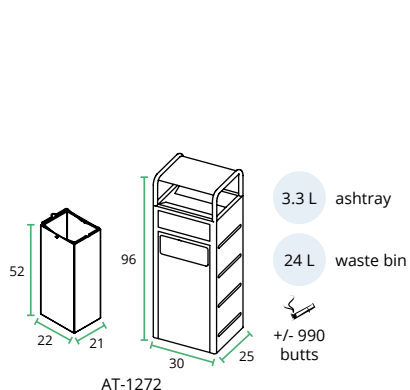

Item Code	Description	Colour	Material
AT-1271-DGRY	Outdoor container 20 L with 2.3 L ashtray	Dark grey	Epoxy
AT-1271-SIL	Outdoor container 20 L with 2.3 L ashtray	Silver grey	
AT-1272-DGRY	Outdoor container 24 L with 3.3 L ashtray	Dark grey	
AT-1272-SIL	Outdoor container 24 L with 3.3 L ashtray	Silver grey	
AT-1273-DGRY	Outdoor container 43 L with 5.9 L ashtray	Dark grey	
AT-1273-SIL	Outdoor container 43 L with 5.9 L ashtray	Silver grey