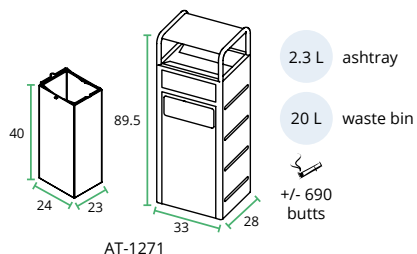

Item Code	Description	Colour	Material
AT-1271-DGRY	Outdoor container 20 L with 2.3 L ashtray	Dark grey	Epoxy
AT-1271-SIL	Outdoor container 20 L with 2.3 L ashtray	Silver grey	
AT-1272-DGRY	Outdoor container 24 L with 3.3 L ashtray	Dark grey	
AT-1272-SIL	Outdoor container 24 L with 3.3 L ashtray	Silver grey	
AT-1273-DGRY	Outdoor container 43 L with 5.9 L ashtray	Dark grey	
AT-1273-SIL	Outdoor container 43 L with 5.9 L ashtray	Silver grey