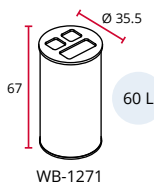

Papelera separación de residuos

35,5 cm de Ø x 67 cm de alto
60 L

■ Papeleras separación de residuos con 2 compartimentos

Papelera con dos compartimentos desmontables: 1/3 en color gris y 2/3 en color negro. Hoja de pegatinas incluida.

Item Code	Description	Colour	Material
WB-1251-BLA	Waste basket 13 L, 3 removable compartments	Basket: black. Liners: black, yellow, blue	Epoxy/PP
WB-1251-SSSTL		Basket: satin stainless steel. Liners: black, yellow, blue	SS 201/PP
WB-1252-BLA	Waste basket 13 L, 2 removable compartments	Basket: black. Liners: black	Epoxy/PP
WB-1252-SSSTL		Basket: satin stainless steel. Liners: black	SS 201/PP
WB-1253-BLA	Waste basket 13 L, 2 removable compartments	Basket: black. Liners: 1/3 black, 2/3 grey	Epoxy/PP
WB-1253-SSSTL		Basket: satin stainless steel. Liners: 1/3 black, 2/3 grey	SS 201/PP

WASTE SEPARATION BINS - WITH LID

Efficient 3 stream waste separation for all businesses.

This original stylish Probbax® design brings waste separation into conference rooms, offices, breaking rooms etc. Available in 2 capacities and 2 finishes, the bins come with 3 galvanised inside liners, easily removable using integrated handles.

Waste identification on lid with pictogram and/or colour stickers

Item Code	Description	Colour	Material
WB-1261-BLA	Waste separation bin 40 L	Black	Epoxy
WB-1261-SSSTL		Satin stainless steel	Stainless steel 430
WB-1271-BLA	Waste separation bin 60 L	Black	Epoxy
WB-1271-SSSTL		Satin stainless steel	Stainless steel 430