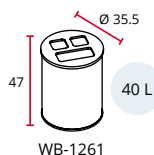

Papelera separación de residuos

35,5 cm de Ø x 67 cm de alto
60 L

■ Papeleras separación de residuos con 2 compartimentos

Papelera con dos compartimentos desmontables: 1/3 en color gris y 2/3 en color negro. Hoja de pegatinas incluida.

Item Code	Description	Colour	Material
WB-1251-BLA	Waste basket 13 L, 3 removable compartments	Basket: black. Liners: black, yellow, blue	Epoxy/PP
WB-1251-SSSTL		Basket: satin stainless steel. Liners: black, yellow, blue	SS 201/PP
WB-1252-BLA	Waste basket 13 L, 2 removable compartments	Basket: black. Liners: black	Epoxy/PP
WB-1252-SSSTL		Basket: satin stainless steel. Liners: black	SS 201/PP
WB-1253-BLA	Waste basket 13 L, 2 removable compartments	Basket: black. Liners: 1/3 black, 2/3 grey	Epoxy/PP
WB-1253-SSSTL		Basket: satin stainless steel. Liners: 1/3 black, 2/3 grey	SS 201/PP

WASTE SEPARATION BINS - WITH LID

Efficient 3 stream waste separation for all businesses.

This original stylish Probbax® design brings waste separation into conference rooms, offices, breaking rooms etc. Available in 2 capacities and 2 finishes, the bins come with 3 galvanised inside liners, easily removable using integrated handles.

Waste identification on lid with pictogram and/or colour stickers

Item Code	Description	Colour	Material
WB-1261-BLA	Waste separation bin 40 L	Black	Epoxy
WB-1261-SSSTL		Satin stainless steel	Stainless steel 430
WB-1271-BLA	Waste separation bin 60 L	Black	Epoxy
WB-1271-SSSTL		Satin stainless steel	Stainless steel 430