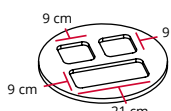

Item Code	Description	Colour	Material
WB-1261-BLA	Waste separation bin 40 L	Black	Epoxy
WB-1261-SSSTL		Satin stainless steel	Stainless steel 430
WB-1271-BLA	Waste separation bin 60 L	Black	Epoxy
WB-1271-SSSTL		Satin stainless steel	Stainless steel 430