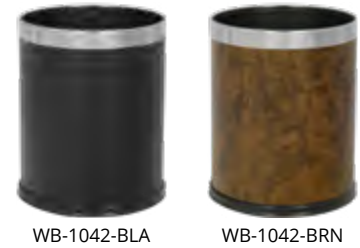

PERFORATED WASTE BASKET

Contemporary stainless steel design.

The bottom rubber rim protects the basket from chemicals and floors from scratches. Made of stainless steel with mirror finish, this basket can also be used as a laundry basket.

Item Code	Description	Colour	Material
WB-1011-MSSTL	Perforated waste basket 10 L	Mirror stainless steel	Stainless steel 18/0

SINGLE WALL WASTE BASKET

Leather-like coating for a stylish look.

The bottom rubber rim protects from chemicals and floors from scratches. A stainless steel ring around the top rim confers a stylish finish to the basket.

Item Code	Description	Colour	Material
WB-1042-BLA	Single wall waste basket 10 L	Black	Epoxy/PVC
WB-1042-BRN		Brown	

DOUBLE WALL WASTE BASKET

An aesthetic waste basket, the hospitality must-have.

Unique design allowing concealing of otherwise visible bag overhang. Available in 3 colours and 2 materials. The bottom rubber rim protects from chemicals and floors from scratches. A stainless steel ring around the top rim confers a stylish finish to the basket.

Complete concealing of polyliner for a clean yet stylish look

WB-1051-BLA

WB-1051-BEI

WB-1051-SSSTL

Item Code	Description	Colour	Material
WB-1051-BEI	Double wall waste basket 10 L	Beige	Epoxy
WB-1051-BLA		Black	Epoxy
WB-1051-SSSTL		Satin stainless steel	Stainless steel 18/0