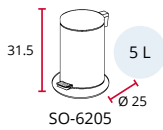

WB-1252-SSSTL

Papeleras de separación de residuos

25,5 cm de Ø x 30,8 cm de alto - 13 L

Todos los artículos resaltados en **negrita** son productos en stock habitual. Consultar colores disponibles.

ROUND PEDAL BINS

INDOOR WASTE MANAGEMENT

SO-6003-MSSTL

SO-6003-WHT

SO-6005-MSSTL

SO-6005-WHT

SO-6020-MSSTL

SO-6020-WHT

SO-6012-MSSTL
SO-7012-MSSTL

SO-6012-WHT
SO-7012-WHT

SO-6030-MSSTL

SO-6030-WHT

SO-6205-SSSTL

12 L bin also available with metal liner for increased resistance to flames

| Item Code | Description | Colour | Material |
|---------------|---------------------------------|------------------------|----------------------|
| SO-6003-MSSTL | Pedal bin 3 L | Mirror stainless steel | Stainless steel 18/0 |
| SO-6003-WHT | | White | Epoxy |
| SO-6005-MSSTL | Pedal bin 5 L | Mirror stainless steel | Stainless steel 18/0 |
| SO-6005-WHT | | White | Epoxy |
| SO-6012-MSSTL | Pedal bin 12 L | Mirror stainless steel | Stainless steel 18/0 |
| SO-6012-WHT | | White | Epoxy |
| SO-7012-MSSTL | Pedal bin 12 L with metal liner | Mirror stainless steel | Stainless steel 18/0 |
| SO-7012-WHT | | White | Epoxy |
| SO-6020-MSSTL | Pedal bin 20 L | Mirror stainless steel | Stainless steel 18/0 |
| SO-6020-WHT | | White | Epoxy |
| SO-6030-MSSTL | Pedal bin 30 L | Mirror stainless steel | Stainless steel 18/0 |
| SO-6030-WHT | | White | Epoxy |
| SO-6205-SSSTL | Design pedal bin 5 L | Satin stainless steel | Stainless steel 18/0 |