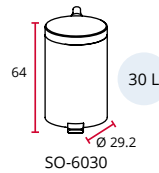

WB-1252-SSSTL

Papeleras de separación de residuos

25,5 cm de Ø x 30,8 cm de alto - 13 L

Todos los artículos resaltados en **negrita** son productos en stock habitual. Consultar colores disponibles.

ROUND PEDAL BINS

SO-6012-WHT
SO-7012-WHT

SO-6030-MSSTL

SO-6030-WHT

SO-6205-SSSTL

12 L bin also available with metal liner for increased resistance to flames

| Item Code | Description | Colour | Material |
|---------------|---------------------------------|------------------------|----------------------|
| SO-6003-MSSTL | Pedal bin 3 L | Mirror stainless steel | Stainless steel 18/0 |
| SO-6003-WHT | | White | Epoxy |
| SO-6005-MSSTL | Pedal bin 5 L | Mirror stainless steel | Stainless steel 18/0 |
| SO-6005-WHT | | White | Epoxy |
| SO-6012-MSSTL | Pedal bin 12 L | Mirror stainless steel | Stainless steel 18/0 |
| SO-6012-WHT | | White | Epoxy |
| SO-7012-MSSTL | Pedal bin 12 L with metal liner | Mirror stainless steel | Stainless steel 18/0 |
| SO-7012-WHT | | White | Epoxy |
| SO-6020-MSSTL | Pedal bin 20 L | Mirror stainless steel | Stainless steel 18/0 |
| SO-6020-WHT | | White | Epoxy |
| SO-6030-MSSTL | Pedal bin 30 L | Mirror stainless steel | Stainless steel 18/0 |
| SO-6030-WHT | | White | Epoxy |
| SO-6205-SSSTL | Design pedal bin 5 L | Satin stainless steel | Stainless steel 18/0 |