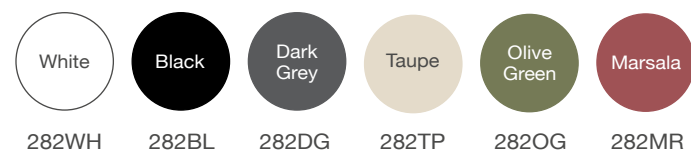

Helen

Silla / Chaise / Chair

47 cm

4.2 kg

80% Polypropylene PP

20% Glass Fiber GF

Sky pro

Silla / Chaise / Chair

45 cm

4.5 kg

80% Polypropylene PP

20% Glass Fiber GF

Paris

Silla / Chaise / Chair

47 cm

5 kg

80% Polypropylene PP

20% Glass Fiber GF

Air XL

Silla / Chaise / Chair

44 cm

3.8 kg

80% Polypropylene PP

20% Glass Fiber GF