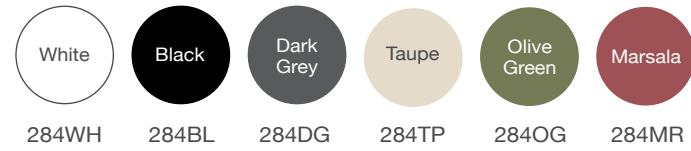

Helen

Silla / Chaise / Chair

47 cm

4.2 kg

80% Polypropylene PP

20% Glass Fiber GF

Sky pro

Silla / Chaise / Chair

80% Polypropylene PP

20% Glass Fiber GF

Air XL

Silla / Chaise / Chair

44 cm

3.8 kg

80% Polypropylene PP

20% Glass Fiber GF