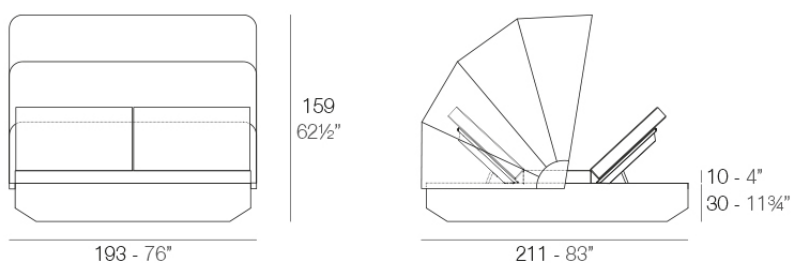

## Description

Made of polyethylene resin by rotational moulding. 100% Recyclable. Item suitable for indoor and outdoor use. Available with different finishes and options.

Weight: 111.23 Kg

VELA Daybed 4 cabezales reclinables con parasol plegable. Giro 360°.  
VELA Daybed 4 reclining backrest square with folding sunroof. Rotation 360°.