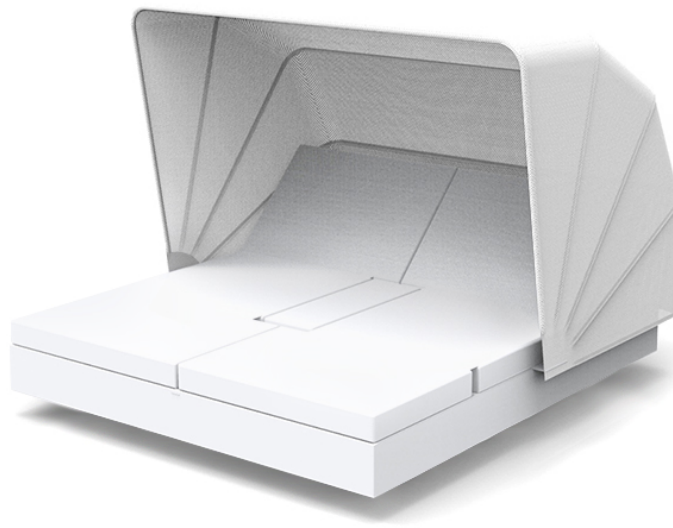

Vela daybed with 4 reclining backrests and folding canopy

by Ramón Esteve

Vela Collection, designed by Ramon Esteve for Vondom. This extensive outdoor furniture and plantpot collection aims to offer the comfort and the quality of interior furniture without losing it's original qualities.