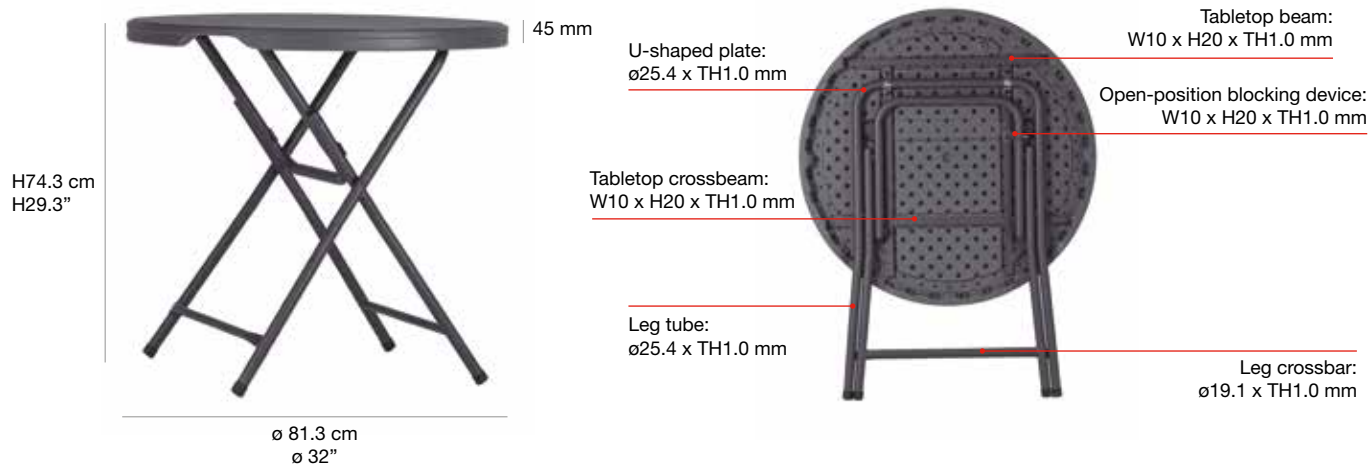

# praxis80

new zown classic

100%  
PURE HDPE.  
NOT MIXED

581-1  
581-3 Contract  
15372 L2

SHARK  
GREY

227 kg  
500 lb

8.44 kg  
18.60 lb

Limited 10 year  
warranty